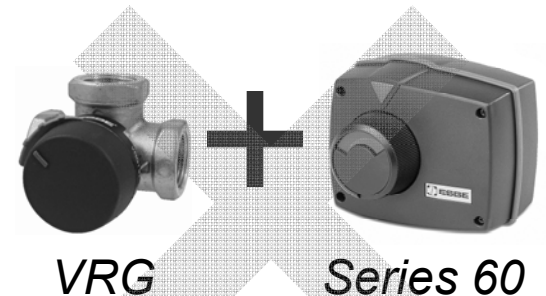

MAKING MODERN LIVING POSSIBLE

Cross-over for ESBE Series ARA 600 Actuators

Series 60

ARA 600 Series

Code #	Series		Code #	Series	Description
082F8972	62E	->	193B1600	ARA663	3-point floating, 96sec rotation
-	-	->	193B1601	ARA644	3-point floating w/ endswitch, 24sec rotation
-	-	->	193B1602	ARA654	3-point floating w/ endswitch, 48sec rotation
082F8974	62EM	->	193B1603	ARA664	3-point floating w/ endswitch, 96sec rotation
-	-	->	193B1604	ARA638	ON/OFF w/ endswitch, 12sec rotation
-	-	->	193B1605	ARA648	ON/OFF w/ endswitch, 24sec rotation
-	-	->	193B1606	ARA639*	Proportional, w/ feedback, selectable speed
082F8973	62P	->	193B1607	ARA659	Proportional, selectable speed

*Check required rotation speeds

COMBINATIONS

Adaptable

Adaptable

Not adaptable